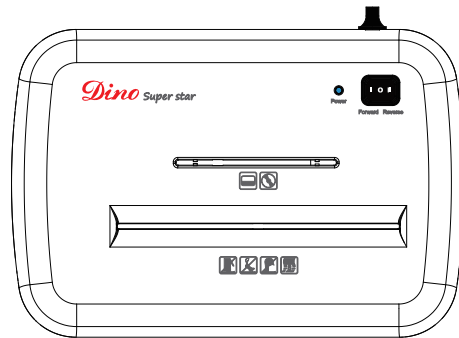

Crosscut Shredder DINO Super Star

Two mounted slots for paper and media

Sheet Capacity
8
sheets

Cut Size
2.0x15
mm

Rated Time of Use
8
minutes

LOW
NOISE

Working Panel

FEATURES :

SPECIFICATION :

POWER:	AC220V 50HZ
INPUT POWER:	149W
SHEET CAPACITY:	8(A4,70g)/1CD
SHRED SIZE:	2x15mm
SPEED:	2m/min
ENTRY WIDTH:	220/125mm
CONTAINER:	14L
DIMENSION:	353x240x461mm
NET WEIGHT:	8kg

PRODUCT OUTLOOK AND NAMES