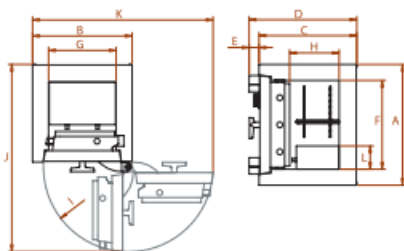

FORTRESS SAFE

PRODUCT SPECIFICATIONS

Size	(A) External Height (mm)	(B) External Width (mm)	(C) External Depth (mm)	(D) Clear depth over hinge	(F) Internal Height (mm)	(G) Internal Width (mm)	(H) Internal Depth (mm)	(I) Door Swing	(J) Depth with door at 90°	(K) Width when door fully open	Nett weight (kgs)	Gross weight (kgs)	capacity (Litres)	Nett weight with night drawer trap (kgs)
1	680	560	520	576	500	380	270	478	1025	1016	350	390	51	460
2	880	620	580	636	700	440	330	538	1145	1136	490	538	102	610
3	1080	680	640	696	900	500	390	597	1264	1254	660	728	176	810
4	1550	740	870	926	1370	560	620	658	1555	1376	1180	1265	476	-

STANDARD LOCKS

KEY LOCK

Secured by one 8-lever double bitting Key Lock from Germany

COMBINATION LOCK

Secured by one 3-wheel Keyless Combination Lock. Capable of 1,000,000 changes of code. The code can be changed easily and security can be maintained over the safe whenever there is a change of staff.

LOCK OPTION:

ELECTRONIC LOCK

INTERNAL FITTING

The safes comes with a standard adjustable shelf and internal drawers secure by a key lock.

OPTIONS

NIGHT DRAWER TRAP (NDT)

For night deposit with "Anti-Fishing Plate"

Drawer Clear Opening: 239mm(W) x 153mm (H) x 125mm(D)
Night Drawer Trap External Height: 254mm

ENVELOPE SLOT

Envelope slot on the top of the safe for night deposit with "Anti-Fishing Plate".

Slot size 13mm(W) x 152mm(L)