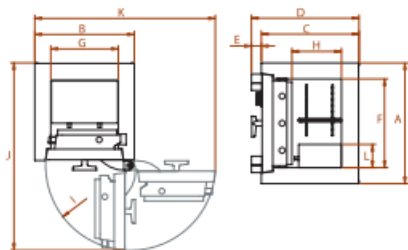

CUSTODIAN SAFE

PRODUCT SPECIFICATIONS

size	(A) Ext height (mm)	(B) Ext Width (mm)	(C) Ext Depth (mm)	(D) Clear depth over hinge	(F) Int Height (mm)	(G) Int width (mm)	(H) Int depth (mm)	(I) Door swing	(J) Depth with door at 90°	(K) Width when door at 180°	Nett weight (kg)	Gross weight (kg)	capacity (Litres)	Nett weight with Night Drawer Trap (Kg)
1	680	560	550	606	500	380	270	478	1055	1016	370	410	51	490
2	880	620	610	666	700	440	330	538	1175	1136	520	568	102	615
3	1080	680	680	736	900	500	390	597	1294	1254	720	788	176	850
4	1550	740	900	956	1370	560	620	658	1585	1376	1250	1335	476	-

STANDARD LOCKS

KEY LOCK

secured by one 8-lever double bitting Key Lock from Germany is fitted as standard.

COMBINATION LOCK

Secured by one 3-wheel Keyless Combination Lock as standard. Capable of 1,000,000 changes of code. The code can be changed easily and security can be maintained over the safe whenever there is a change of staff.

INTERNAL FITTINGS

The safes come with a standard adjustable shelf and internal drawers secure by a key lock.

LOCK OPTIONS:

ELECTRONIC LOCK

GSL LOCK

Electronic lock with multiple user, audit trail and time lock function

OPTIONS

NIGHT DRAWER TRAP (NDT)

For night deposit with "Anti-Fishing Plate"
Drawer Clear Opening: 239mm(W) x 153mm(H) x 125mm(D)
Night Drawer Trap External Height: 254mm

ENVELOPE SLOT

Envelope slot on the top of the safe for night deposit with "Anti-Fishing Plate". Slot size 13mm(W) x 152mm(L)