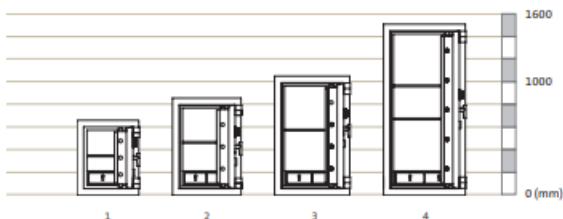

CUSTODIAN SAFE

PRODUCT SPECIFICATIONS

size	(A) Ext height (mm)	(B) Ext Width (mm)	(C) Ext Depth (mm)	(D) Clear depth over hinge	(F) Int Height (mm)	(G) Int width (mm)	(H) Int depth (mm)	(I) Door swing	(J) Depth with door at 90°	(K) Width when door at 180°	Nett weight (kg)	Gross weight (kg)	capacity (Litres)	Nett weight with Night Drawer Trap (Kg)
1	680	560	550	606	500	380	270	478	1055	1016	370	410	51	490
2	880	620	610	666	700	440	330	538	1175	1136	520	568	102	615
3	1080	680	680	736	900	500	390	597	1294	1254	720	788	176	850
4	1550	740	900	956	1370	560	620	658	1585	1376	1250	1335	476	-

STANDARD LOCKS

KEY LOCK

secured by one 8-lever double bitting Key Lock from Germany is fitted as standard.

COMBINATION LOCK

Secured by one 3-wheel Keyless Combination Lock as standard. Capable of 1,000,000 changes of code. The code can be changed easily and security can be maintained over the safe whenever there is a change of staff.

INTERNAL FITTINGS

The safes come with a standard adjustable shelf and internal drawers secure by a key lock.

LOCK OPTIONS:

ELECTRONIC LOCK

GSL LOCK

Electronic lock with multiple user, audit trail and time lock function

OPTIONS

NIGHT DRAWER TRAP (NDT)

For night deposit with "Anti-Fishing Plate"
Drawer Clear Opening: 239mm(W) x 153mm(H) x 125mm(D)
Night Drawer Trap External Height: 254mm

ENVELOPE SLOT

Envelope slot on the top of the safe for night deposit with "Anti-Fishing Plate". Slot size 13mm(W) x 152mm(L)