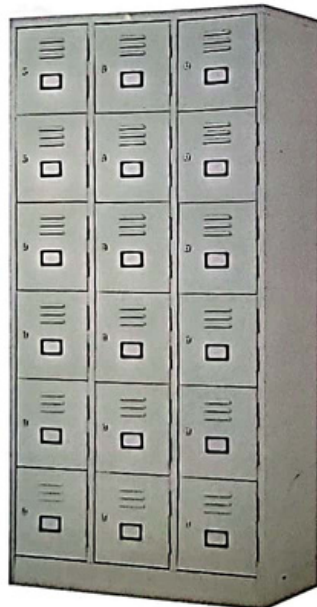

Model L551B

Model L552B

Model L554B

Model L556B

Size: 380 W x 457 D x 1830 H (MM)

Model L5512B
915 W x 457 D x 1830 H (MM)

Model L5518B
915 W x 457 D x 1830 H (MM)

Hostel Cupboard
915 W x 457 D x 1830 H (MM)

Optinal:
Latch Lock or Combination Lock

Optinal:
Conceal Hinge Door